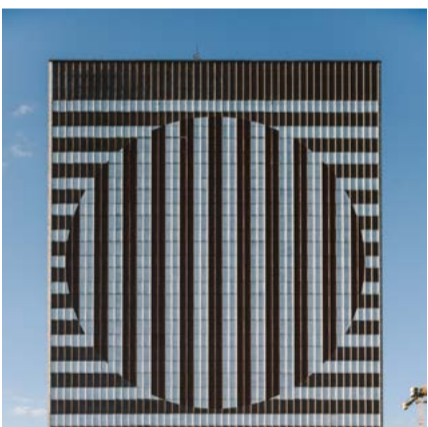

LOUSY AUBER
INSTAGRAM.COM/LOUSYAUBER