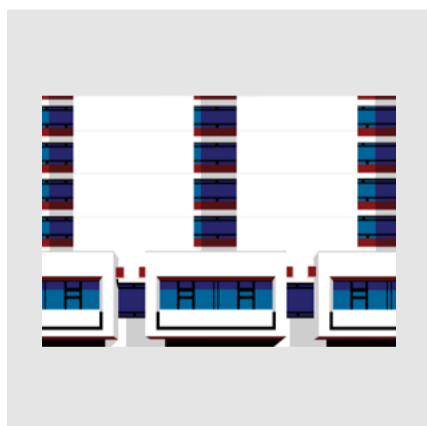

MICHAELA KOMPANIKOVA
INSTAGRAM.COM/BLOGGUIDE